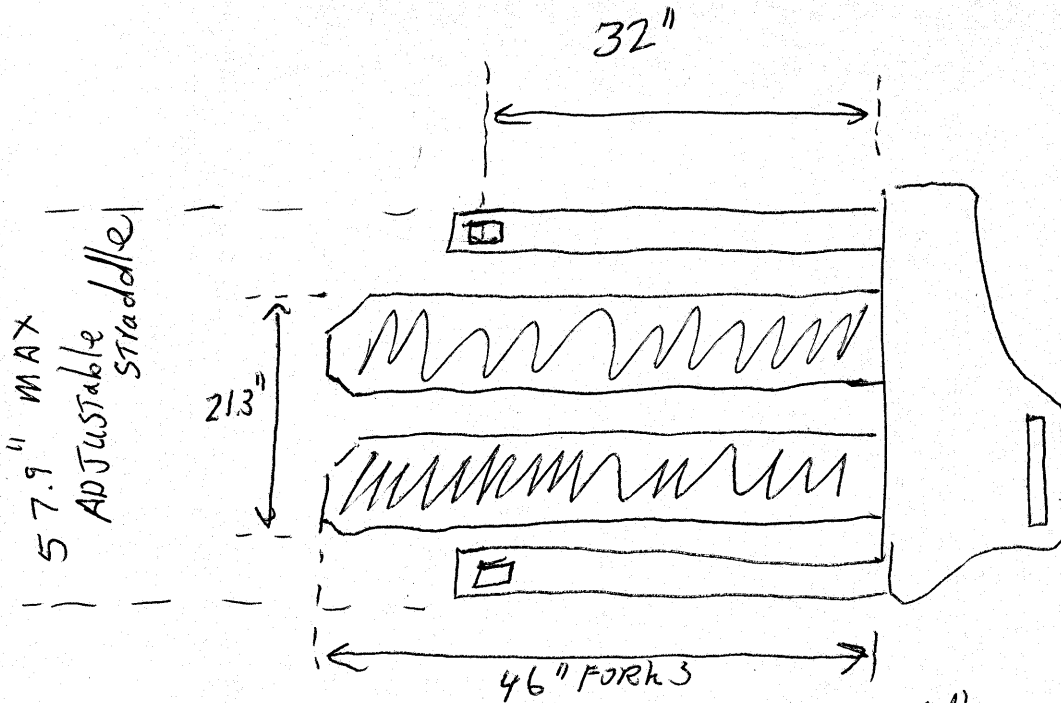

Indoff Inc.

www.mh-partners.com sales@mh-partners.com

DISTANCE BETWEEN STRADDLE LEGS MAX 50"

SWIFT Multiton

STRADDLE LIFT

BASE DIMENSIONS
INSIDE OF FORKS 50" MAX