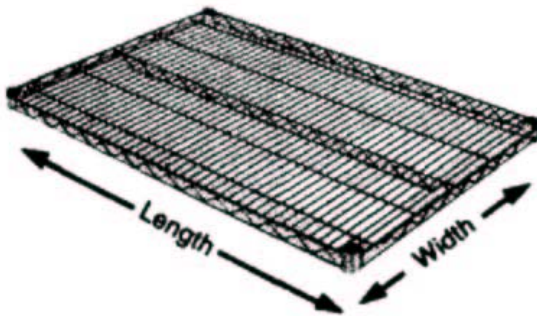

WIRE SHELVING

Indoff

WIRE SHELVES

(in.)	Width/Length		Approx. Weight per shelf		Carton Qty.	Chrome	Epoxy
	(mm.)	(lbs.)	(kg)				
14x30	355x760	7	3.2	4	J1430C	J1430C	
14x36	355x914	8	3.6	4	J1436C	J1436C	
14x42	355x1066	9.5	4.3	4	J1442C	J1442C	
14x48	355x1220	10.5	4.7	4	J1448C	J1448C	
14x60	355x1524	14	6.3	2	J1460C	J1460C	
14x72	355x1829	17	7.7	2	J1472C	J1472C	
18x24	457x610	8	3.2	4	J1824C	J1824C	
18x30	457x760	8	3.6	4	J1830C	J1830C	
18x36	457x914	9.5	4.3	4	J1836C	J1836C	
18x42	457x1066	11	5.0	4	J1842C	J1842C	
18x48	457x1220	12	5.4	4	J1848C	J1848C	
18x54	457x1370	14.5	6.6	2	J1854C	J1854C	
18x60	457x1524	17	7.7	2	J1860C	J1860C	
18x72	457x1829	20	9.1	2	J1872C	J1872C	
24x24	610x610	9	4.1	4	J2424C	J2424C	
24x30	610x760	11	5.0	4	J2430C	J2430C	
24x36	610x914	13	5.9	4	J2436C	J2436C	
24x42	610x1066	15	6.8	4	J2442C	J2442C	
24x48	610x1220	16	7.3	4	J2448C	J2448C	
24x54	610x1370	19	8.6	2	J2454C	J2454C	
24x60	610x1524	21	9.5	2	J2460C	J2460C	
24x72	610x1829	26	11.8	2	J2472C	J2472C	

Load Capacity:
Up to 48" (1220mm) Length = 800 lbs. (363kg)
54" - 72" (1829mm) Length = 600 lbs. (272kg)

Split Sleeves

POSTS

Height* (in.)	(mm.)	Approx. Weight Per Post		Qty.	Cat. No. Chrome Stationary	Cat. No. Chrome Mobile	Cat. No. Epoxy Stationary	Cat. No. Epoxy Mobile
		(lbs.)	(kg)					
34 1/2	875	2	.9	4	J33C	J33UC	J33K	J33UK
62 9/16	1589	3 1/2	1.6	4	J63C	J63UC	J63K	J63UK
74 5/8	1895	4	1.8	4	J74C	J74UC	J74K	J74UK
86 5/8	2200	5	2.3	4	J86C	J86UC	J86K	J86UK

*Height includes leveling bolt and cap

Posts are grooved at 1" (25mm) increments and numbered at 2" (50mm) increments. Posts are double-grooved every 8"