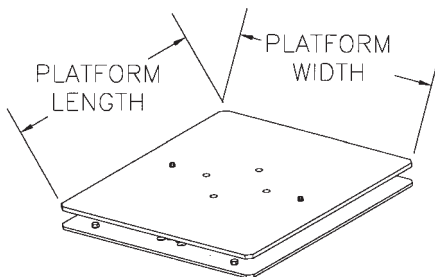

Specifications

Model Number	Capacity	Height	Base Size W x L	Top Size W x L	Shipping Weight	List Price
AID-RL-4248	1-4000 lbs	3 1/2"	42" x 48"	42" x 48"	612 lbs	$1,082.00
AID-RL-4250	1-4000 lbs	3 1/2"	42" x 48"	42" x 50"	624 lbs	$1,093.00
AID-RL-4252	1-4000 lbs	3 1/2"	42" x 48"	42" x 52"	636 lbs	$1,105.00
AID-RL-4254	1-4000 lbs	3 1/2"	42" x 48"	42" x 54"	648 lbs	$1,117.00
AID-RL-4256	1-4000 lbs	3 1/2"	42" x 48"	42" x 56"	660 lbs	$1,129.00
AID-RL-4848	1-4000 lbs	3 1/2"	42" x 48"	48" x 48"	653 lbs	$1,122.00
AID-RL-4850	1-4000 lbs	3 1/2"	42" x 48"	48" x 50"	666 lbs	$1,135.00
AID-RL-4852	1-4000 lbs	3 1/2"	42" x 48"	48" x 52"	680 lbs	$1,149.00
AID-RL-4854	1-4000 lbs	3 1/2"	42" x 48"	48" x 54"	694 lbs	$1,162.00
AID-RL-4856	1-4000 lbs	3 1/2"	42" x 48"	48" x 56"	707 lbs	$1,175.00
AID-RL-5050	1-4000 lbs	3 1/2"	42" x 48"	50" x 50"	680 lbs	$1,149.00
AID-RL-5052	1-4000 lbs	3 1/2"	42" x 48"	50" x 52"	695 lbs	$1,163.00
AID-RL-5054	1-4000 lbs	3 1/2"	42" x 48"	50" x 54"	709 lbs	$1,177.00
AID-RL-5056	1-4000 lbs	3 1/2"	42" x 48"	50" x 56"	723 lbs	$1,191.00
AID-RL-5252	1-4000 lbs	3 1/2"	42" x 48"	52" x 52"	709 lbs	$1,177.00
AID-RL-5254	1-4000 lbs	3 1/2"	42" x 48"	52" x 54"	724 lbs	$1,192.00
AID-RL-5454	1-4000 lbs	3 1/2"	42" x 48"	54" x 54"	739 lbs	$1,207.00
AID-RL-5456	1-4000 lbs	3 1/2"	42" x 48"	54" x 56"	754 lbs	$1,222.00
AID-RL-5656	1-4000 lbs	3 1/2"	42" x 48"	56" x 56"	771 lbs	$1,238.00
AID-RH-4848	4-8000 lbs	4 1/2"	42" x 48"	48" x 48"	816 lbs	$2,057.00
AID-RH-4850	4-8000 lbs	4 1/2"	42" x 48"	48" x 50"	836 lbs	$2,077.00
AID-RH-4852	4-8000 lbs	4 1/2"	42" x 48"	48" x 52"	858 lbs	$2,099.00
AID-RH-4854	4-8000 lbs	4 1/2"	42" x 48"	48" x 54"	877 lbs	$2,118.00
AID-RH-4856	4-8000 lbs	4 1/2"	42" x 48"	48" x 56"	898 lbs	$2,138.00
AID-RH-4860	4-8000 lbs	4 1/2"	42" x 48"	48" x 60"	938 lbs	$2,178.00
AID-RH-5050	4-8000 lbs	4 1/2"	42" x 48"	50" x 50"	858 lbs	$2,099.00
AID-RH-5052	4-8000 lbs	4 1/2"	42" x 48"	50" x 52"	879 lbs	$2,120.00
AID-RH-5054	4-8000 lbs	4 1/2"	42" x 48"	50" x 54"	900 lbs	$2,140.00
AID-RH-5056	4-8000 lbs	4 1/2"	42" x 48"	50" x 56"	922 lbs	$2,162.00
AID-RH-5060	4-8000 lbs	4 1/2"	42" x 48"	50" x 60"	964 lbs	$2,203.00
AID-RH-5252	4-8000 lbs	4 1/2"	42" x 48"	52" x 52"	901 lbs	$2,141.00
AID-RH-5254	4-8000 lbs	4 1/2"	42" x 48"	52" x 54"	923 lbs	$2,163.00
AID-RH-5256	4-8000 lbs	4 1/2"	42" x 48"	52" x 56"	945 lbs	$2,185.00
AID-RH-5260	4-8000 lbs	4 1/2"	42" x 48"	52" x 60"	990 lbs	$2,229.00
AID-RH-5454	4-8000 lbs	4 1/2"	42" x 48"	54" x 54"	946 lbs	$2,186.00
AID-RH-5460	4-8000 lbs	4 1/2"	42" x 48"	54" x 60"	1015 lbs	$2,254.00
AID-RH-5656	4-8000 lbs	4 1/2"	42" x 48"	56" x 56"	993 lbs	$2,232.00
AID-RH-5660	4-8000 lbs	4 1/2"	42" x 48"	56" x 60"	1041 lbs	$2,279.00