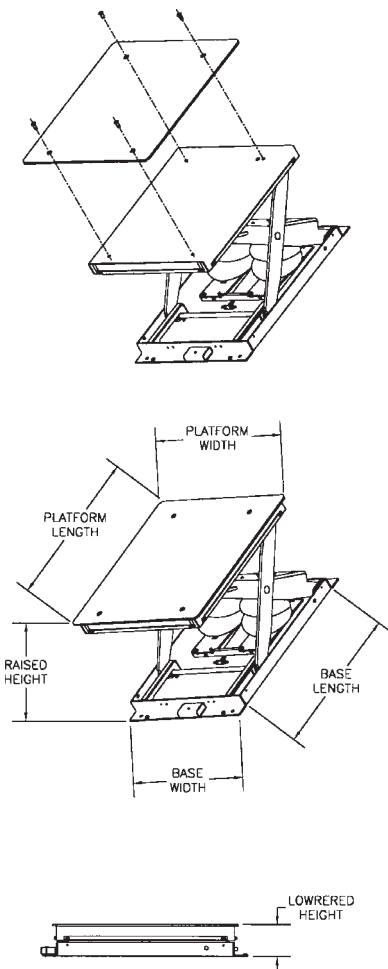

Specifications

Model Number	Load Capacity	Base Size WxL	Raised Height	Lowered Height	Travel	Platform Size WxL	Shipping Weight	List Price
AID-L2-4248	2000 lbs	42" x 48"	32"	8"	24"	42" x 48"	900 lbs	$2,141.00
AID-L2-4250	2000 lbs	42" x 48"	32"	8 1/2"	24"	42" x 50"	1198 lbs	$2,592.00
AID-L2-4256	2000 lbs	42" x 48"	32"	8 1/2"	24"	42" x 56"	1234 lbs	$2,628.00
AID-L2-4260	2000 lbs	42" x 48"	32"	8 1/2"	24"	42" x 60"	1257 lbs	$2,650.00
AID-L2-4848	2000 lbs	42" x 48"	32"	8 1/2"	24"	48" x 48"	1227 lbs	$2,621.00
AID-L2-4850	2000 lbs	42" x 48"	32"	8 1/2"	24"	48" x 50"	1240 lbs	$2,634.00
AID-L2-4856	2000 lbs	42" x 48"	32"	8 1/2"	24"	48" x 56"	1281 lbs	$2,675.00
AID-L2-4860	2000 lbs	42" x 48"	32"	8 1/2"	24"	48" x 60"	1308 lbs	$2,700.00
AID-L2-5050	2000 lbs	42" x 48"	32"	8 1/2"	24"	50" x 50"	1255 lbs	$2,650.00
AID-L2-5056	2000 lbs	42" x 48"	32"	8 1/2"	24"	50" x 56"	1297 lbs	$2,690.00
AID-L4-4248	4000 lbs	42" x 48"	32"	8"	24"	42" x 48"	900 lbs	$2,330.00
AID-L4-4250	4000 lbs	42" x 48"	32"	8 1/2"	24"	42" x 50"	1198 lbs	$2,925.00
AID-L4-4256	4000 lbs	42" x 48"	32"	8 1/2"	24"	42" x 56"	1234 lbs	$2,977.00
AID-L4-4260	4000 lbs	42" x 48"	32"	8 1/2"	24"	42" x 60"	1257 lbs	$3,012.00
AID-L4-4848	4000 lbs	42" x 48"	32"	8 1/2"	24"	48" x 48"	1227 lbs	$2,968.00
AID-L4-4850	4000 lbs	42" x 48"	32"	8 1/2"	24"	48" x 50"	1240 lbs	$3,046.00
AID-L4-4856	4000 lbs	42" x 48"	32"	8 1/2"	24"	48" x 56"	1281 lbs	$3,087.00
AID-L4-4860	4000 lbs	42" x 48"	32"	8 1/2"	24"	48" x 60"	1308 lbs	$3,008.00
AID-L4-5050	4000 lbs	42" x 48"	32"	8 1/2"	24"	50" x 50"	1255 lbs	$3,030.00
AID-L4-5052	4000 lbs	42" x 48"	32"	8 1/2"	24"	50" x 52"	1270 lbs	$3,070.00
AID-L4-5056	4000 lbs	42" x 48"	32"	8 1/2"	24"	50" x 56"	1297 lbs	$3,112.00
AID-L4-5060	4000 lbs	42" x 48"	32"	8 1/2"	24"	50" x 60"	1326 lbs	$3,050.00
AID-L4-5252	4000 lbs	42" x 48"	32"	8 1/2"	24"	52" x 52"	1283 lbs	$3,072.00
AID-L4-5254	4000 lbs	42" x 48"	32"	8 1/2"	24"	52" x 54"	1298 lbs	$3,094.00
AID-L4-5256	4000 lbs	42" x 48"	32"	8 1/2"	24"	52" x 56"	1313 lbs	$3,095.00
AID-L4-5454	4000 lbs	42" x 48"	32"	8 1/2"	24"	54" x 54"	1314 lbs	$3,118.00
AID-L4-5456	4000 lbs	42" x 48"	32"	8 1/2"	24"	54" x 56"	1329 lbs	$3,140.00
AID-L4-5656	4000 lbs	42" x 48"	32"	8 1/2"	24"	56" x 56"	1345 lbs	$4,039.00
AID-L6-4848	6000 lbs	42" x 48"	36 3/4"	12 3/4"	24"	48" x 48"	1490 lbs	$4,063.00
AID-L6-4850	6000 lbs	42" x 48"	36 3/4"	12 3/4"	24"	48" x 50"	1511 lbs	$4,086.00
AID-L6-4852	6000 lbs	42" x 48"	36 3/4"	12 3/4"	24"	48" x 52"	1531 lbs	$4,109.00
AID-L6-4854	6000 lbs	42" x 48"	36 3/4"	12 3/4"	24"	48" x 54"	1551 lbs	$4,133.00
AID-L6-4856	6000 lbs	42" x 48"	36 3/4"	12 3/4"	24"	48" x 56"	1572 lbs	$4,180.00
AID-L6-4860	6000 lbs	42" x 48"	36 3/4"	12 3/4"	24"	48" x 60"	1613 lbs	$4,087.00
AID-L6-5050	6000 lbs	42" x 48"	36 3/4"	12 3/4"	24"	50" x 50"	1532 lbs	$4,111.00
AID-L6-5052	6000 lbs	42" x 48"	36 3/4"	12 3/4"	24"	50" x 52"	1553 lbs	$4,162.00
AID-L6-5254	6000 lbs	42" x 48"	36 3/4"	12 3/4"	24"	52" x 54"	1597 lbs	$4,187.00
AID-L6-5256	6000 lbs	42" x 48"	36 3/4"	12 3/4"	24"	52" x 56"	1619 lbs	$4,239.00
AID-L6-5260	6000 lbs	42" x 48"	36 3/4"	12 3/4"	24"	52" x 60"	1664 lbs	$4,188.00
AID-L6-5454	6000 lbs	42" x 48"	36 3/4"	12 3/4"	24"	54" x 54"	1620 lbs	$4,215.00
AID-L6-5456	6000 lbs	42" x 48"	36 3/4"	12 3/4"	24"	54" x 56"	1643 lbs	$4,268.00
AID-L6-5460	6000 lbs	42" x 48"	36 3/4"	12 3/4"	24"	54" x 60"	1689 lbs	$4,242.00
AID-L6-5656	6000 lbs	42" x 48"	36 3/4"	12 3/4"	24"	56" x 56"	1667 lbs	$4,242.00
AID-L6-5660	6000 lbs	42" x 48"	36 3/4"	12 3/4"	24"	56" x 60"	1715 lbs	$4,298.00