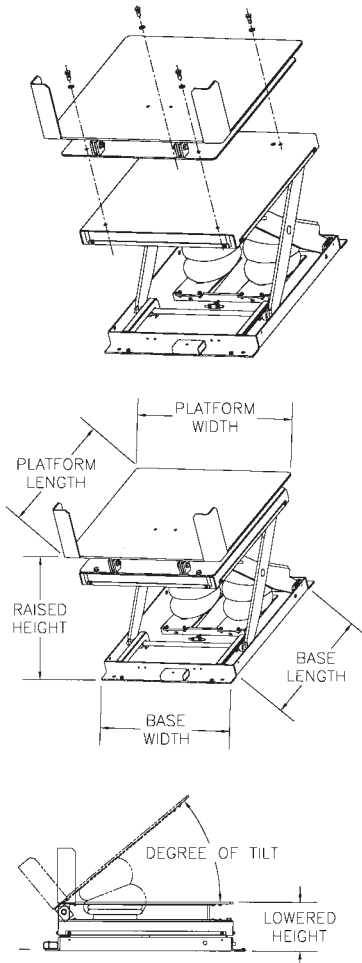

Specifications

Model Number	Capacity	Tilt Degree	Tilt Travel	Base Size W x L	Platform W x L	Lowered Height	Raised Height	Shipping Weight	List Price
AID-LT2-4248	2000 lbs	30	24"	42" x 48"	48" x 42"	14"	38"	1570 lbs	$3,792.00
AID-LT2-4250	2000 lbs	30	24"	42" x 48"	50" x 42"	14"	38"	1581 lbs	$3,804.00
AID-LT2-4254	2000 lbs	30	24"	42" x 48"	54" x 42"	14"	38"	1606 lbs	$3,828.00
AID-LT2-4256	2000 lbs	30	24"	42" x 48"	56" x 42"	14"	38"	1617 lbs	$3,839.00
AID-LT2-4260	2000 lbs	30	24"	42" x 48"	60" x 42"	14"	38"	1641 lbs	$3,862.00
AID-LT2-4848	2000 lbs	30	24"	42" x 48"	48" x 48"	14"	38"	1610 lbs	$3,832.00
AID-LT2-4850	2000 lbs	30	24"	42" x 48"	50" x 48"	14"	38"	1624 lbs	$3,845.00
AID-LT2-4854	2000 lbs	30	24"	42" x 48"	54" x 48"	14"	38"	1651 lbs	$3,873.00
AID-LT2-4856	2000 lbs	30	24"	42" x 48"	56" x 48"	14"	38"	1665 lbs	$3,886.00
AID-LT2-4860	2000 lbs	30	24"	42" x 48"	60" x 48"	14"	38"	1692 lbs	$3,913.00
AID-LT2-5050	2000 lbs	30	24"	42" x 48"	50" x 50"	14"	38"	1638 lbs	$3,860.00
AID-LT2-5054	2000 lbs	30	24"	42" x 48"	54" x 50"	14"	38"	1667 lbs	$3,888.00
AID-LT2-5056	2000 lbs	30	24"	42" x 48"	56" x 50"	14"	38"	1681 lbs	$3,902.00
AID-LT2-5060	2000 lbs	30	24"	42" x 48"	60" x 50"	14"	38"	1709 lbs	$3,930.00
AID-LT2-5454	2000 lbs	30	24"	42" x 48"	54" x 54"	14"	38"	1697 lbs	$3,918.00
AID-LT2-5456	2000 lbs	30	24"	42" x 48"	56" x 54"	14"	38"	1713 lbs	$3,934.00
AID-LT2-5460	2000 lbs	30	24"	42" x 48"	60" x 54"	14"	38"	1743 lbs	$3,963.00
AID-LT4-4248	4000 lbs	30	24"	42" x 48"	48" x 42"	14 1/2"	38 1/2"	1712 lbs	$4,121.00
AID-LT4-4250	4000 lbs	30	24"	42" x 48"	50" x 42"	14 1/2"	38 1/2"	1731 lbs	$4,139.00
AID-LT4-4254	4000 lbs	30	24"	42" x 48"	54" x 42"	14 1/2"	38 1/2"	1766 lbs	$4,174.00
AID-LT4-4256	4000 lbs	30	24"	42" x 48"	56" x 42"	14 1/2"	38 1/2"	1784 lbs	$4,192.00
AID-LT4-4260	4000 lbs	30	24"	42" x 48"	60" x 42"	14 1/2"	38 1/2"	1820 lbs	$4,227.00
AID-LT4-4848	4000 lbs	30	24"	42" x 48"	48" x 48"	14 1/2"	38 1/2"	1774 lbs	$4,182.00
AID-LT4-4850	4000 lbs	30	24"	42" x 48"	50" x 48"	14 1/2"	38 1/2"	1794 lbs	$4,202.00
AID-LT4-4854	4000 lbs	30	24"	42" x 48"	54" x 48"	14 1/2"	38 1/2"	1835 lbs	$4,242.00
AID-LT4-4856	4000 lbs	30	24"	42" x 48"	56" x 48"	14 1/2"	38 1/2"	1855 lbs	$4,262.00
AID-LT4-4860	4000 lbs	30	24"	42" x 48"	60" x 48"	14 1/2"	38 1/2"	1896 lbs	$4,302.00
AID-LT4-5050	4000 lbs	30	24"	42" x 48"	50" x 50"	14 1/2"	38 1/2"	1815 lbs	$4,222.00
AID-LT4-5054	4000 lbs	30	24"	42" x 48"	54" x 50"	14 1/2"	38 1/2"	1858 lbs	$4,265.00
AID-LT4-5056	4000 lbs	30	24"	42" x 48"	56" x 50"	14 1/2"	38 1/2"	1880 lbs	$4,286.00
AID-LT4-5060	4000 lbs	30	24"	42" x 48"	60" x 50"	14 1/2"	38 1/2"	1922 lbs	$4,328.00
AID-LT4-5454	4000 lbs	30	24"	42" x 48"	54" x 54"	14 1/2"	38 1/2"	1904 lbs	$4,310.00
AID-LT4-5456	4000 lbs	30	24"	42" x 48"	56" x 54"	14 1/2"	38 1/2"	1927 lbs	$4,333.00
AID-LT4-5460	4000 lbs	30	24"	42" x 48"	60" x 54"	14 1/2"	38 1/2"	1973 lbs	$4,378.00
AID-LT4-5656	4000 lbs	30	24"	42" x 48"	56" x 56"	14 1/2"	38 1/2"	1951 lbs	$4,356.00
AID-LT4-5660	4000 lbs	30	24"	42" x 48"	60" x 56"	14 1/2"	38 1/2"	1999 lbs	$4,404.00
AID-LT6-4848	6000 lbs	30	24"	42" x 48"	48" x 48"	18 1/2"	42 1/2"	1967 lbs	$6,425.00
AID-LT6-4850	6000 lbs	30	24"	42" x 48"	50" x 48"	18 1/2"	42 1/2"	1987 lbs	$6,447.00
AID-LT6-4852	6000 lbs	30	24"	42" x 48"	52" x 48"	18 1/2"	42 1/2"	2008 lbs	$4,469.00
AID-LT6-4854	6000 lbs	30	24"	42" x 48"	54" x 48"	18 1/2"	42 1/2"	2028 lbs	$6,490.00
AID-LT6-4856	6000 lbs	30	24"	42" x 48"	48" x 56"	18 1/2"	42 1/2"	2049 lbs	$6,512.00
AID-LT6-4860	6000 lbs	30	24"	42" x 48"	60" x 48"	18 1/2"	42 1/2"	2090 lbs	$6,556.00
AID-LT6-5050	6000 lbs	30	24"	42" x 48"	50" x 50"	18 1/2"	42 1/2"	2009 lbs	$6,470.00
AID-LT6-5052	6000 lbs	30	24"	42" x 48"	52" x 50"	18 1/2"	42 1/2"	2030 lbs	$6,492.00
AID-LT6-5054	6000 lbs	30	24"	42" x 48"	54" x 50"	18 1/2"	42 1/2"	2051 lbs	$6,515.00
AID-LT6-5056	6000 lbs	30	24"	42" x 48"	56" x 50"	18 1/2"	42 1/2"	2072 lbs	$6,537.00
AID-LT6-5060	6000 lbs	30	24"	42" x 48"	60" x 50"	18 1/2"	42 1/2"	2115 lbs	$6,582.00
AID-LT6-5454	6000 lbs	30	24"	42" x 48"	54" x 54"	18 1/2"	42 1/2"	2097 lbs	$6,563.00
AID-LT6-5456	6000 lbs	30	24"	42" x 48"	56" x 54"	18 1/2"	42 1/2"	2120 lbs	$6,588.00
AID-LT6-5460	6000 lbs	30	24"	42" x 48"	60" x 54"	18 1/2"	42 1/2"	2166 lbs	$6,637.00
AID-LT6-5656	6000 lbs	30	24"	42" x 48"	56" x 56"	18 1/2"	42 1/2"	2144 lbs	$6,613.00
AID-LT6-5660	6000 lbs	30	24"	42" x 48"	60" x 56"	18 1/2"	42 1/2"	2192 lbs	$6,664.00