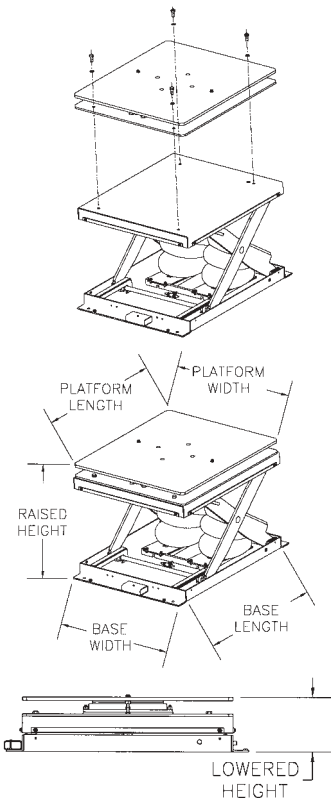

Specifications

Model Number	Load Capacity	Base Size W x L	Raised Height	Lowered Height	Travel	Platform W x L	Shipping Weight	List Price
AID-L2RL-4248	2000 lbs	42" x 48"	35 1/2"	11 1/2"	24"	42" x 48"	1512 lbs	$3233.00
AID-L2RL-4250	2000 lbs	42" x 48"	35 1/2"	11 1/2"	24"	42" x 50"	1524 lbs	$3234.00
AID-L2RL-4252	2000 lbs	42" x 48"	35 1/2"	11 1/2"	24"	42" x 52"	1536 lbs	$3246.00
AID-L2RL-4254	2000 lbs	42" x 48"	35 1/2"	11 1/2"	24"	42" x 54"	1548 lbs	$3258.00
AID-L2RL-4256	2000 lbs	42" x 48"	35 1/2"	11 1/2"	24"	42" x 56"	1560 lbs	$3270.00
AID-L2RL-4848	2000 lbs	42" x 48"	35 1/2"	11 1/2"	24"	48" x 48"	1553 lbs	$3263.00
AID-L2RL-4850	2000 lbs	42" x 48"	35 1/2"	11 1/2"	24"	48" x 50"	1566 lbs	$3276.00
AID-L2RL-4852	2000 lbs	42" x 48"	35 1/2"	11 1/2"	24"	48" x 52"	1580 lbs	$3290.00
AID-L2RL-4854	2000 lbs	42" x 48"	35 1/2"	11 1/2"	24"	48" x 54"	1594 lbs	$3303.00
AID-L2RL-4856	2000 lbs	42" x 48"	35 1/2"	11 1/2"	24"	48" x 56"	1607 lbs	$3316.00
AID-L2RL-5050	2000 lbs	42" x 48"	35 1/2"	11 1/2"	24"	50" x 50"	1580 lbs	$3290.00
AID-L2RL-5052	2000 lbs	42" x 48"	35 1/2"	11 1/2"	24"	50" x 52"	1595 lbs	$3304.00
AID-L2RL-5054	2000 lbs	42" x 48"	35 1/2"	11 1/2"	24"	50" x 54"	1609 lbs	$3318.00
AID-L2RL-5056	2000 lbs	42" x 48"	35 1/2"	11 1/2"	24"	50" x 56"	1623 lbs	$3332.00
AID-L2RL-5252	2000 lbs	42" x 48"	35 1/2"	11 1/2"	24"	52" x 52"	1609 lbs	$3318.00
AID-L2RL-5254	2000 lbs	42" x 48"	35 1/2"	11 1/2"	24"	52" x 54"	1624 lbs	$3333.00
AID-L2RL-5454	2000 lbs	42" x 48"	35 1/2"	11 1/2"	24"	54" x 54"	1639 lbs	$3348.00
AID-L2RL-5456	2000 lbs	42" x 48"	35 1/2"	11 1/2"	24"	54" x 56"	1654 lbs	$3363.00
AID-L2RL-5656	2000 lbs	42" x 48"	35 1/2"	11 1/2"	24"	56" x 56"	1671 lbs	$3379.00
AID-L4RL-4248	4000 lbs	42" x 48"	35 1/2"	11 1/2"	24"	42" x 48"	1512 lbs	$3412.00
AID-L4RL-4250	4000 lbs	42" x 48"	35 1/2"	11 1/2"	24"	42" x 50"	1524 lbs	$3423.00
AID-L4RL-4252	4000 lbs	42" x 48"	35 1/2"	11 1/2"	24"	42" x 52"	1536 lbs	$3435.00
AID-L4RL-4254	4000 lbs	42" x 48"	35 1/2"	11 1/2"	24"	42" x 54"	1548 lbs	$3447.00
AID-L4RL-4256	4000 lbs	42" x 48"	35 1/2"	11 1/2"	24"	42" x 56"	1560 lbs	$3459.00
AID-L4RL-4848	4000 lbs	42" x 48"	35 1/2"	11 1/2"	24"	48" x 48"	1553 lbs	$3452.00
AID-L4RL-4850	4000 lbs	42" x 48"	35 1/2"	11 1/2"	24"	48" x 50"	1566 lbs	$3465.00
AID-L4RL-4852	4000 lbs	42" x 48"	35 1/2"	11 1/2"	24"	48" x 52"	1580 lbs	$3479.00
AID-L4RL-4854	4000 lbs	42" x 48"	35 1/2"	11 1/2"	24"	48" x 54"	1594 lbs	$3492.00
AID-L4RL-4856	4000 lbs	42" x 48"	35 1/2"	11 1/2"	24"	48" x 56"	1607 lbs	$3505.00
AID-L4RL-5050	4000 lbs	42" x 48"	35 1/2"	11 1/2"	24"	50" x 50"	1580 lbs	$3479.00
AID-L4RL-5052	4000 lbs	42" x 48"	35 1/2"	11 1/2"	24"	50" x 52"	1595 lbs	$3493.00
AID-L4RL-5054	4000 lbs	42" x 48"	35 1/2"	11 1/2"	24"	50" x 54"	1609 lbs	$3507.00
AID-L4RL-5056	4000 lbs	42" x 48"	35 1/2"	11 1/2"	24"	50" x 56"	1623 lbs	$3521.00
AID-L4RL-5252	4000 lbs	42" x 48"	35 1/2"	11 1/2"	24"	52" x 52"	1609 lbs	$3507.00
AID-L4RL-5254	4000 lbs	42" x 48"	35 1/2"	11 1/2"	24"	52" x 54"	1624 lbs	$3521.00
AID-L4RL-5256	4000 lbs	42" x 48"	35 1/2"	11 1/2"	24"	52" x 56"	1635 lbs	$3530.00
AID-L4RL-5454	4000 lbs	42" x 48"	35 1/2"	11 1/2"	24"	54" x 54"	1639 lbs	$3537.00
AID-L4RL-5456	4000 lbs	42" x 48"	35 1/2"	11 1/2"	24"	54" x 56"	1654 lbs	$3552.00
AID-L4RL-5656	4000 lbs	42" x 48"	35 1/2"	11 1/2"	24"	56" x 56"	1671 lbs	$3568.00
AID-L4RH-4848	4000 lbs	42" x 48"	35 3/4"	12 1/4"	24"	48" x 48"	1716 lbs	$4387.00
AID-L4RH-4850	4000 lbs	42" x 48"	35 3/4"	12 1/4"	24"	48" x 50"	1736 lbs	$4407.00
AID-L4RH-4854	4000 lbs	42" x 48"	35 3/4"	12 1/2"	24"	48" x 54"	1777 lbs	$4448.00
AID-L4RH-4856	4000 lbs	42" x 48"	35 3/4"	12 1/2"	24"	48" x 56"	1798 lbs	$4468.00
AID-L4RH-4860	4000 lbs	42" x 48"	35 3/4"	12 1/2"	24"	48" x 60"	1838 lbs	$4508.00
AID-L4RH-5050	4000 lbs	42" x 48"	35 3/4"	12 1/2"	24"	50" x 50"	1758 lbs	$4429.00
AID-L4RH-5052	4000 lbs	42" x 48"	35 3/4"	12 1/2"	24"	50" x 52"	1779 lbs	$4450.00
AID-L4RH-5054	4000 lbs	42" x 48"	35 3/4"	12 1/2"	24"	50" x 54"	1800 lbs	$4470.00
AID-L4RH-5056	4000 lbs	42" x 48"	35 3/4"	12 1/2"	24"	50" x 56"	1822 lbs	$4492.00
AID-L4RH-5060	4000 lbs	42" x 48"	35 3/4"	12 1/2"	24"	50" x 60"	1864 lbs	$4533.00
AID-L4RH-5252	4000 lbs	42" x 48"	35 3/4"	12 1/2"	24"	52" x 52"	1801 lbs	$4471.00
AID-L4RH-5254	4000 lbs	42" x 48"	35 3/4"	12 1/2"	24"	52" x 54"	1823 lbs	$4493.00
AID-L4RH-5256	4000 lbs	42" x 48"	35 3/4"	12 1/2"	24"	52" x 56"	1845 lbs	$4515.00
AID-L4RH-5260	4000 lbs	42" x 48"	35 3/4"	12 1/2"	24"	52" x 60"	1890 lbs	$4559.00
AID-L4RH-5454	4000 lbs	42" x 48"	35 3/4"	12 1/2"	24"	54" x 54"	1846 lbs	$4516.00
AID-L4RH-5460	4000 lbs	42" x 48"	35 3/4"	12 1/2"	24"	54" x 60"	1915 lbs	$4584.00
AID-L4RH-5656	4000 lbs	42" x 48"	35 3/4"	12 1/2"	24"	56" x 56"	1893 lbs	$4562.00
AID-L4RH-5660	4000 lbs	42" x 48"	35 3/4"	12 1/2"	24"	56" x 60"	1941 lbs	$4609.00