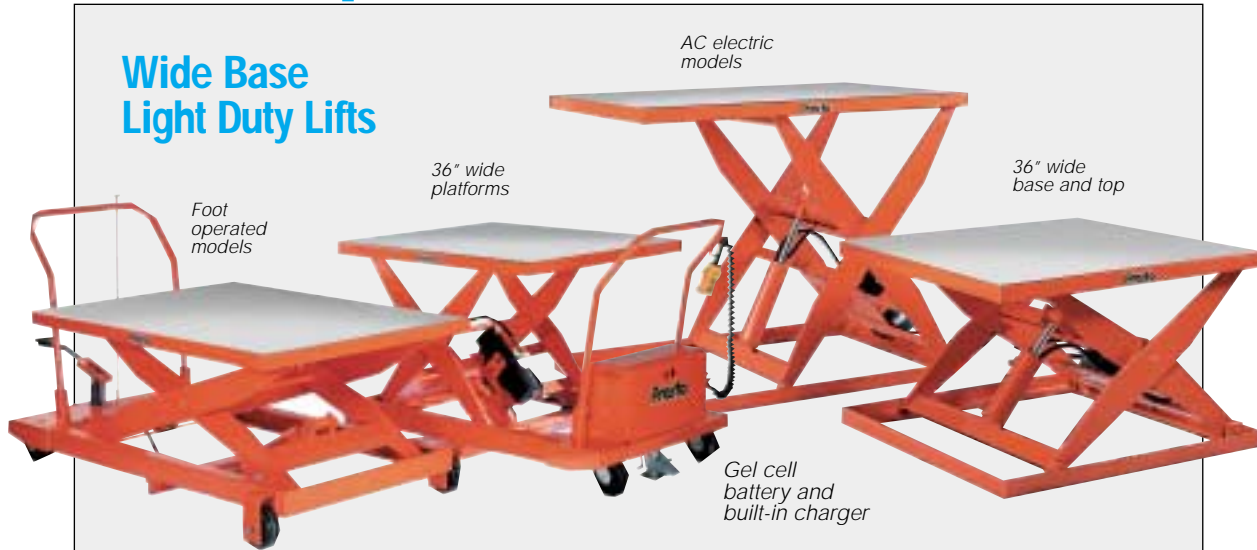

Indoff - Sold Nationwide

www.mh-partners.com

Wide Base Light Duty Lifts

Portable and Stationary Models

Designed for light capacity applications requiring greater side loading support and wider platform sizes. Wide Base Light Duty Lift Tables have 36" wide base and top (standard units are 24" wide). These tables allow for oversize platforms, larger turntables and other accessories to 48" wide.

- **Capacity:** 1000 and 1500 lbs.
- **Travel:** 24" and 36" vertical travel
- **Base widths:** 36" (standard is 24")
- **Battery, electric (AC) and foot operated:** specifications are the same as standard models.

Wide Base – Foot Operated – Stationary Scissor Lifts

Model No.	Capacity (lbs.)	Lift Height	Low'd Height	Strokes to Max.	Shipping Weight	Price
24" Travel – 36"W x 36"L Platform						
WXF24-10	1000	29½"	5½"	35 strokes	330	-
WXF24-15	1500	29½"	5½"	55 strokes	335	-
36" Travel – 36"W x 48"L Platform						
WXF36-10	1000	41½"	5½"	46 strokes	380	-
WXF36-15	1500	41½"	5½"	69 strokes	385	-

Wide Base – Electric Operated – Stationary Scissor Lifts

Model No.	Capacity (lbs.)	Lift Height	Low'd Height	Raising Time	Shipping Weight	Price
24" Travel – 36"W x 36"L Platform						
WXS24-10	1000	29½"	5½"	12 sec	330	-
WXS24-15	1500	29½"	5½"	20 sec	335	-
36" Travel – 36"W x 48"L Platform						
WXS36-10	1000	41½"	5½"	20 sec	365	-
WXS36-15	1500	41½"	5½"	28 sec	370	-